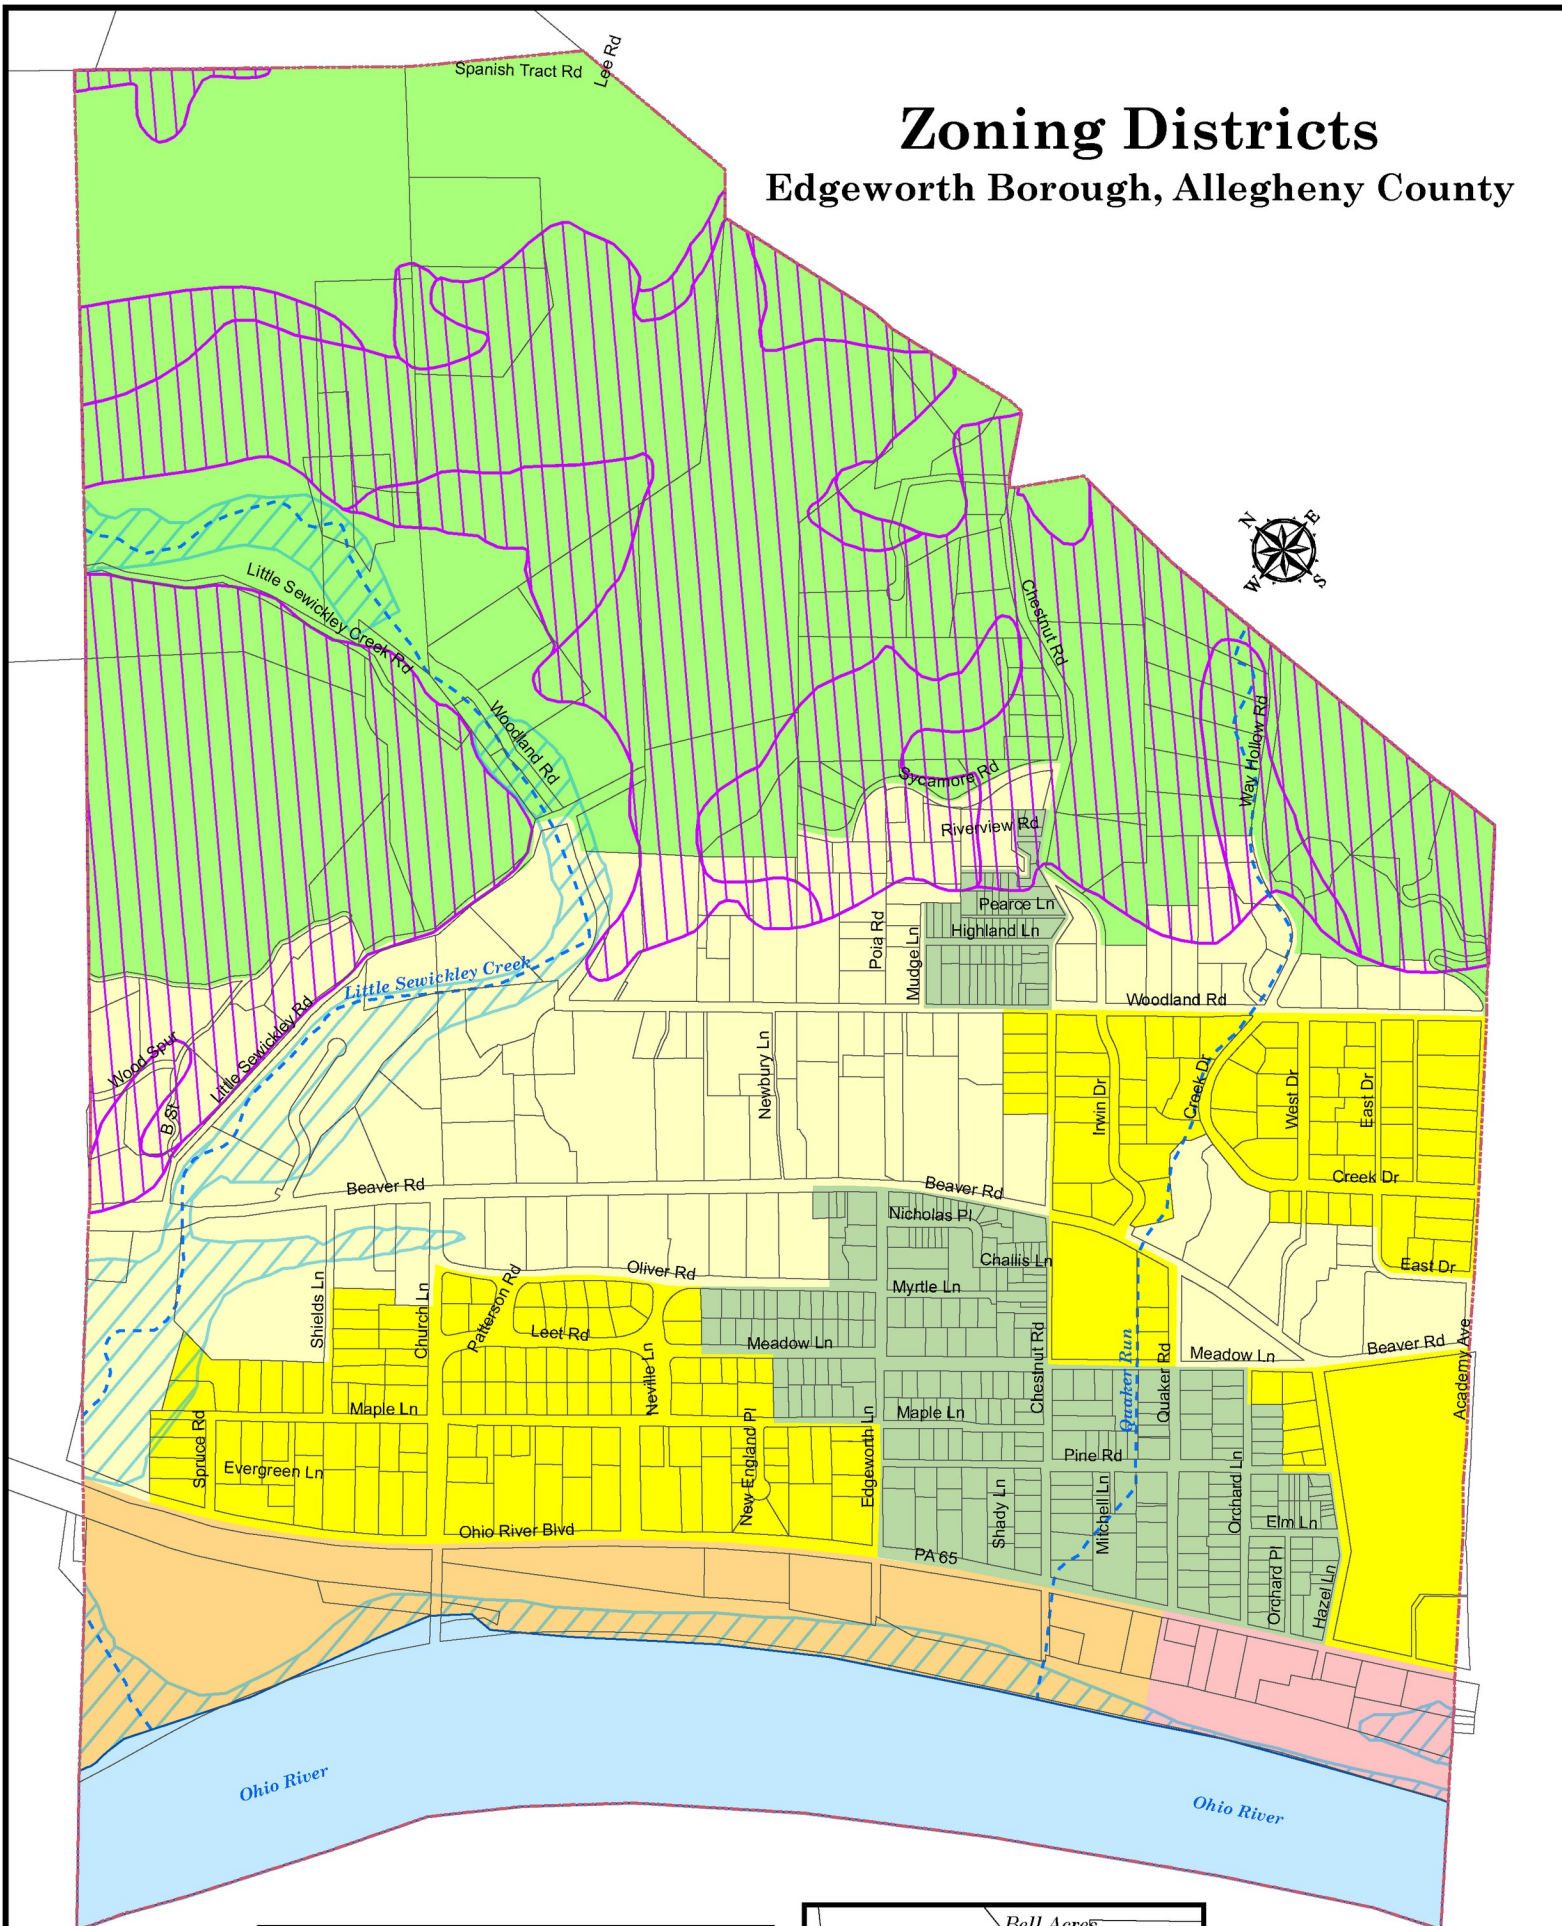

ZONING

130 Attachment 2

Borough of Edgeworth
Zoning Map

Zoning Districts
Edgeworth Borough, Allegheny County

Legend

- Borough Boundary
- Tax Parcels
- Ohio River
- Networked Streams
- Floodplain Hazard Overlay District
- Conservation Overlay CO District (Slopes 25% or Greater)

Zoning Districts

- Low Density R-1 Residential District
- Moderate Density R-2 Residential District
- Neighborhood R-3 Residential District
- Special Use SU District
- General Commercial C-1 District
- Mixed Use C-2 District